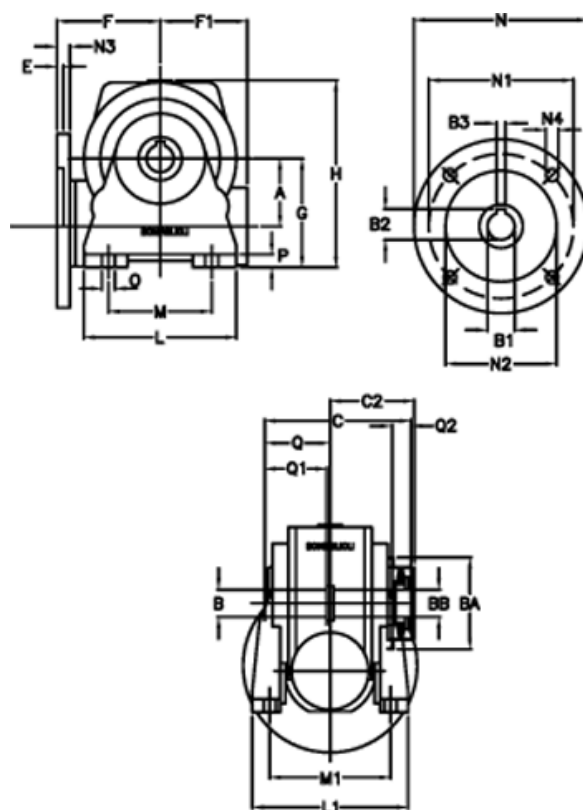

Data Sheet

Article number: 390204902413236

Description: Worm Gear with Torque Limiter
VF 49-L2-N-24 P80B5

Measures

a = 49.50	C2 = 63,5	L1 = 124	O = 8.5
B = 25	Description = VF 49N-xx-80B14	m = 63	P = 12
B1 E7 = 19	E = 3.0	M1 = 98.5	Q = 51.0
B2 = 21.8	F = 70	N = 120	Q1 = 41
B3 H9 = 6	F1 = 63	N1 = 100	Q2 = 15
BA = 63	g = 82	N2 = 80	
BB H7 = 14	H = 138.0	N3 = 10.0	
C = 105	L = 110	N4 = 7	